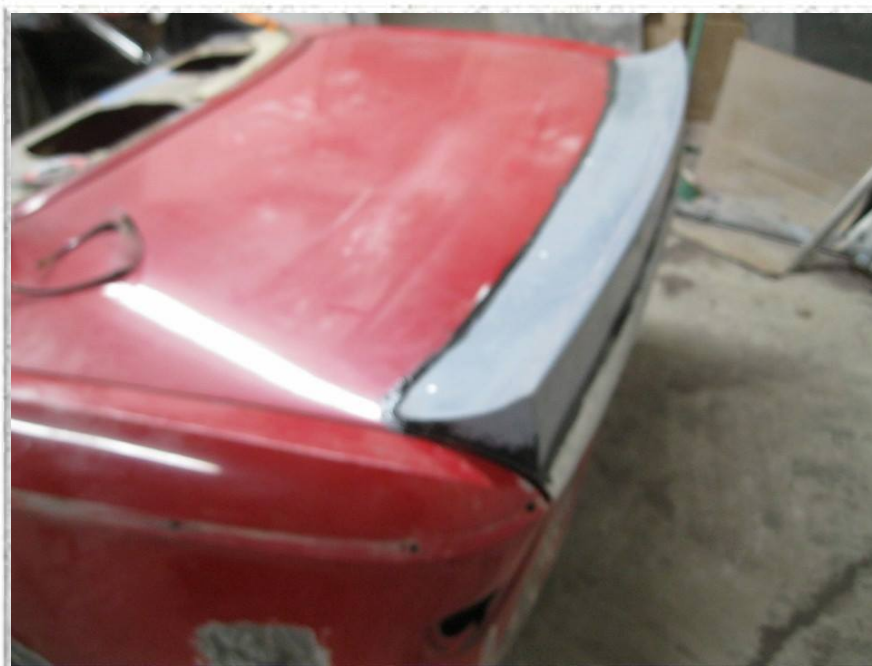

1971 BMW 2800cs Resto-mod

- -53400 original miles at restoration
- -500hp supercharged intercooled methanol injected s50 3.2L motor
- -5 speed dogleg transmission
- -Wildwood brakes
- -Custom stainless 3in exhaust
- -Role cage
- -Custom everything