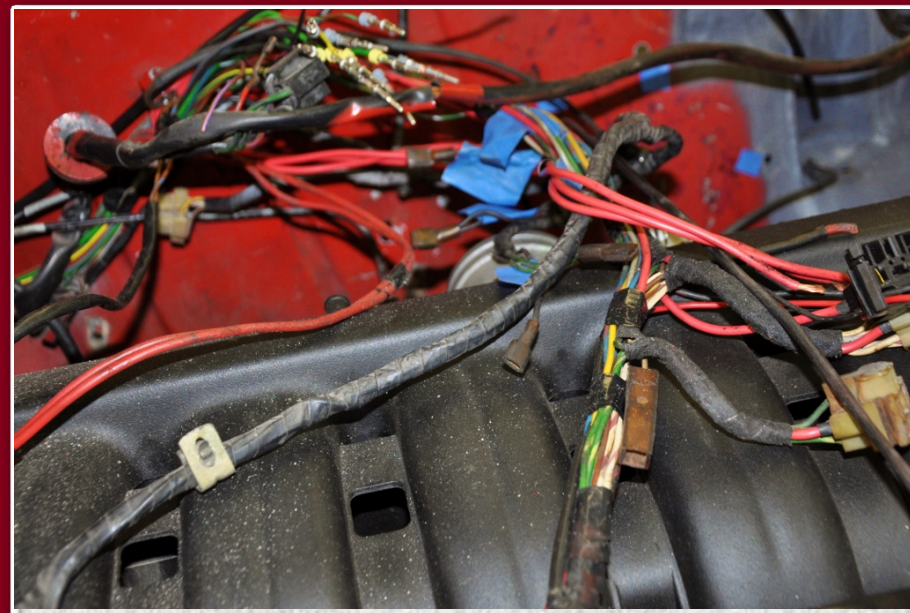

1971 BMW 2800cs Resto-mod

- -53400 original miles at restoration
- -500hp supercharged intercooled methanol injected s50 3.2L motor
- -5 speed dogleg transmission
- -Wildwood brakes
- -Custom stainless 3in exhaust
- -Role cage
- -Custom everything