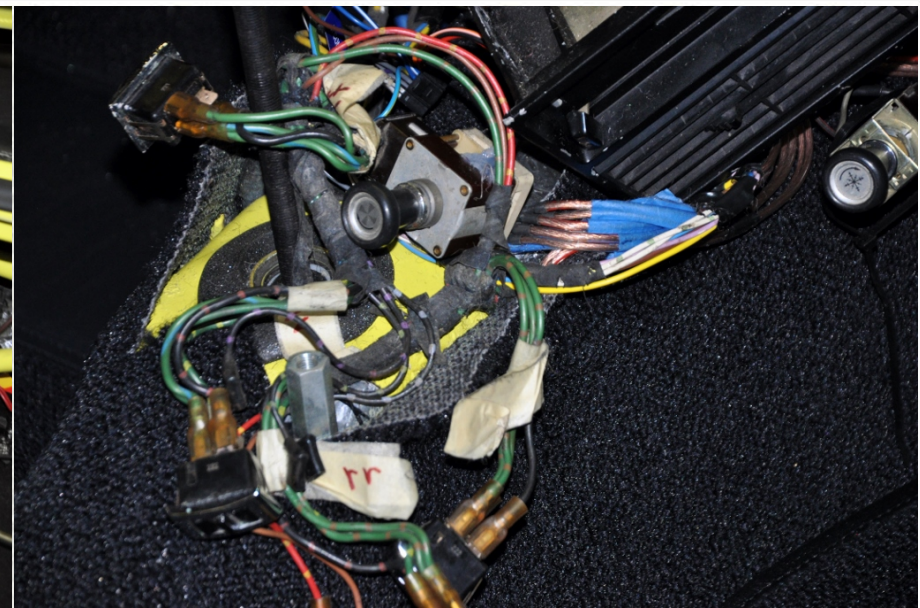

1971 BMW 2800cs Resto-mod

- -53400 original miles at restoration
- -500hp supercharged intercooled methanol injected s50 3.2L motor
- -5 speed dogleg transmission
- -Wildwood brakes
- -Custom stainless 3in exhaust
- -Role cage
- -Custom everything