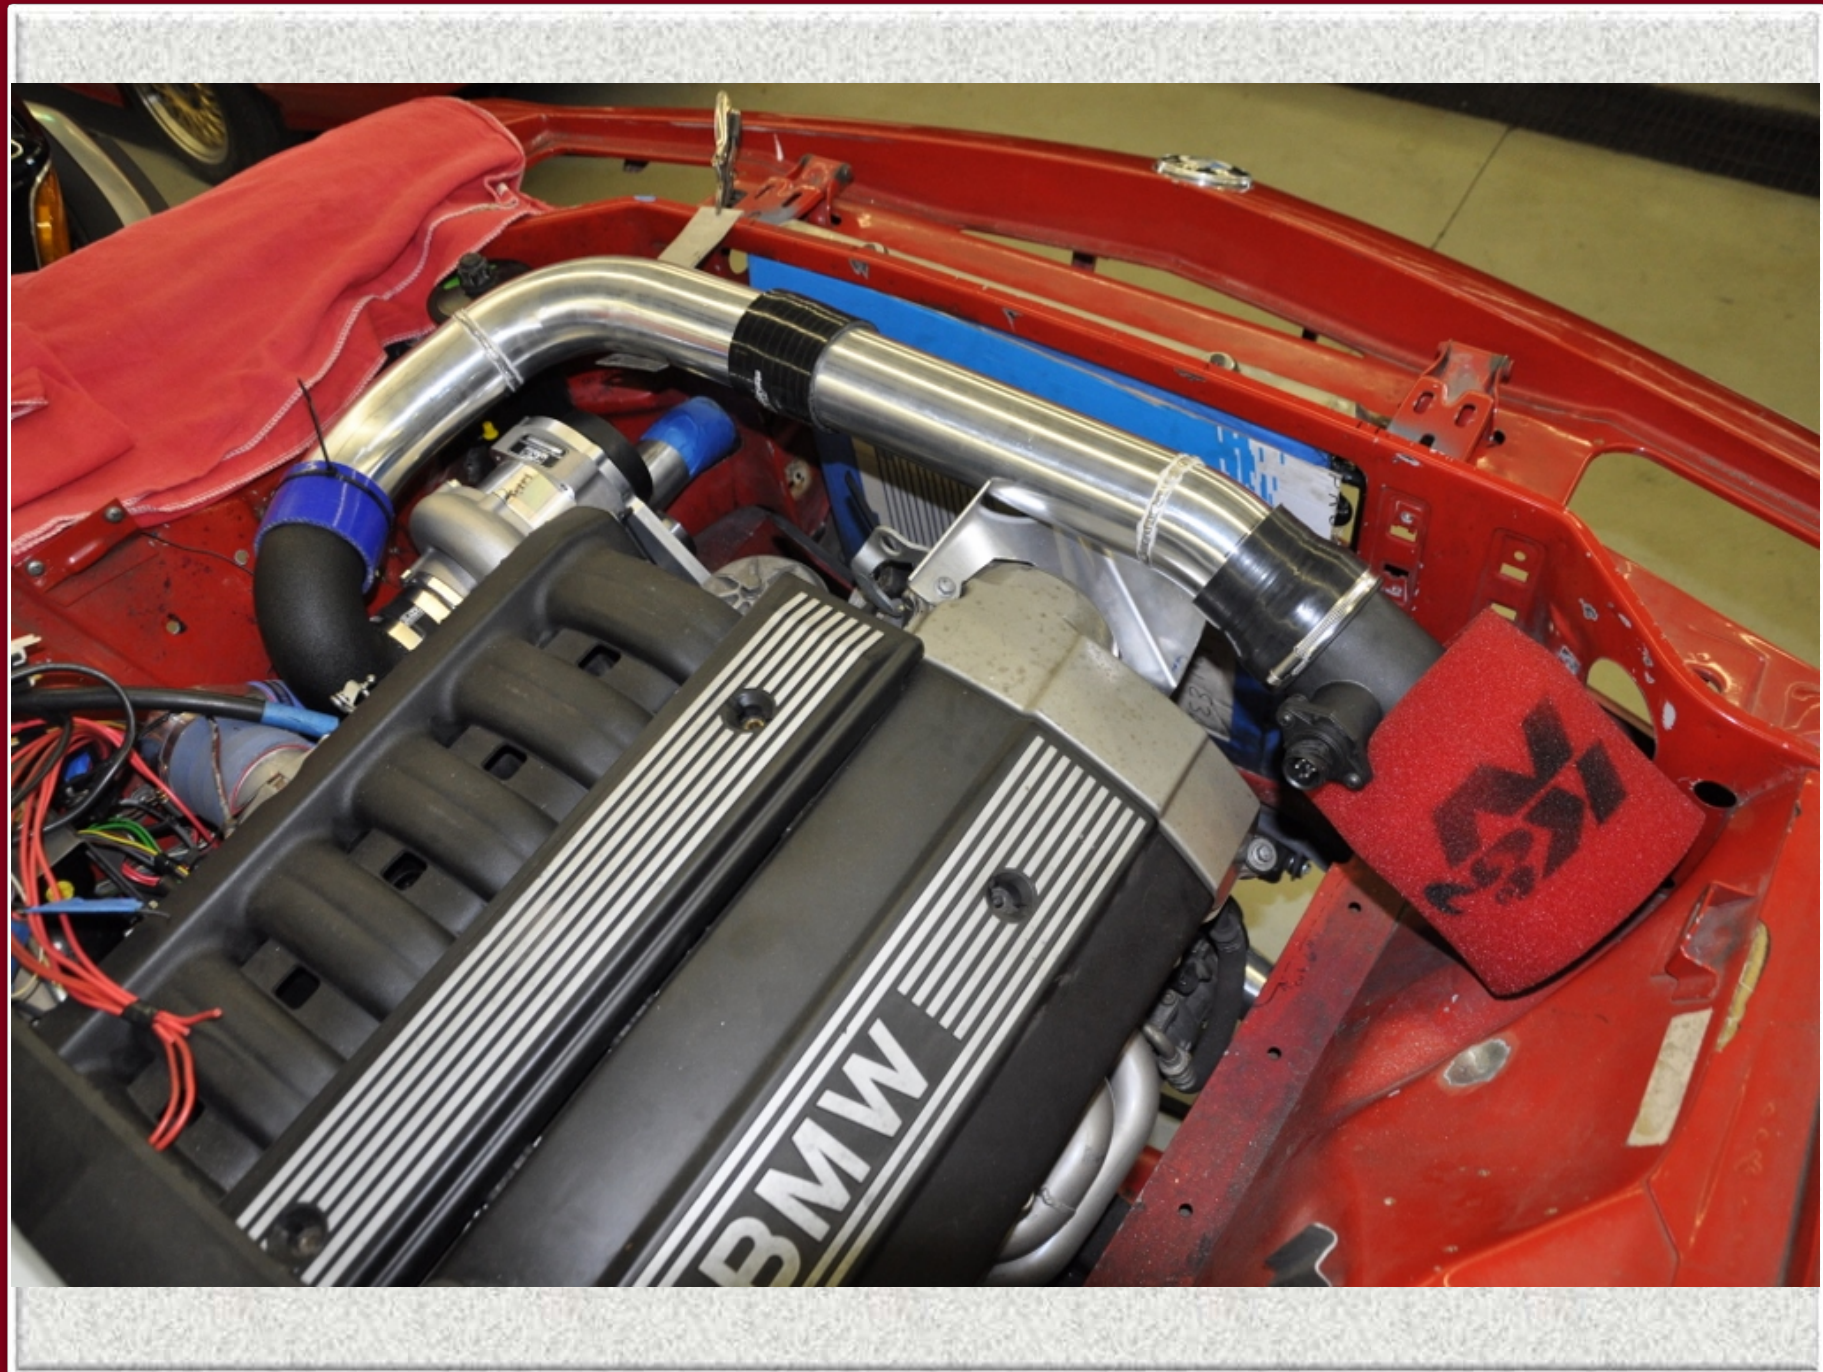

1971 BMW 2800cs Resto-mod

- -53400 original miles at restoration
- -500hp supercharged intercooled methanol injected s50 3.2L motor
- -5 speed dogleg transmission
- -Wildwood brakes
- -Custom stainless 3in exhaust
- -Role cage
- -Custom everything