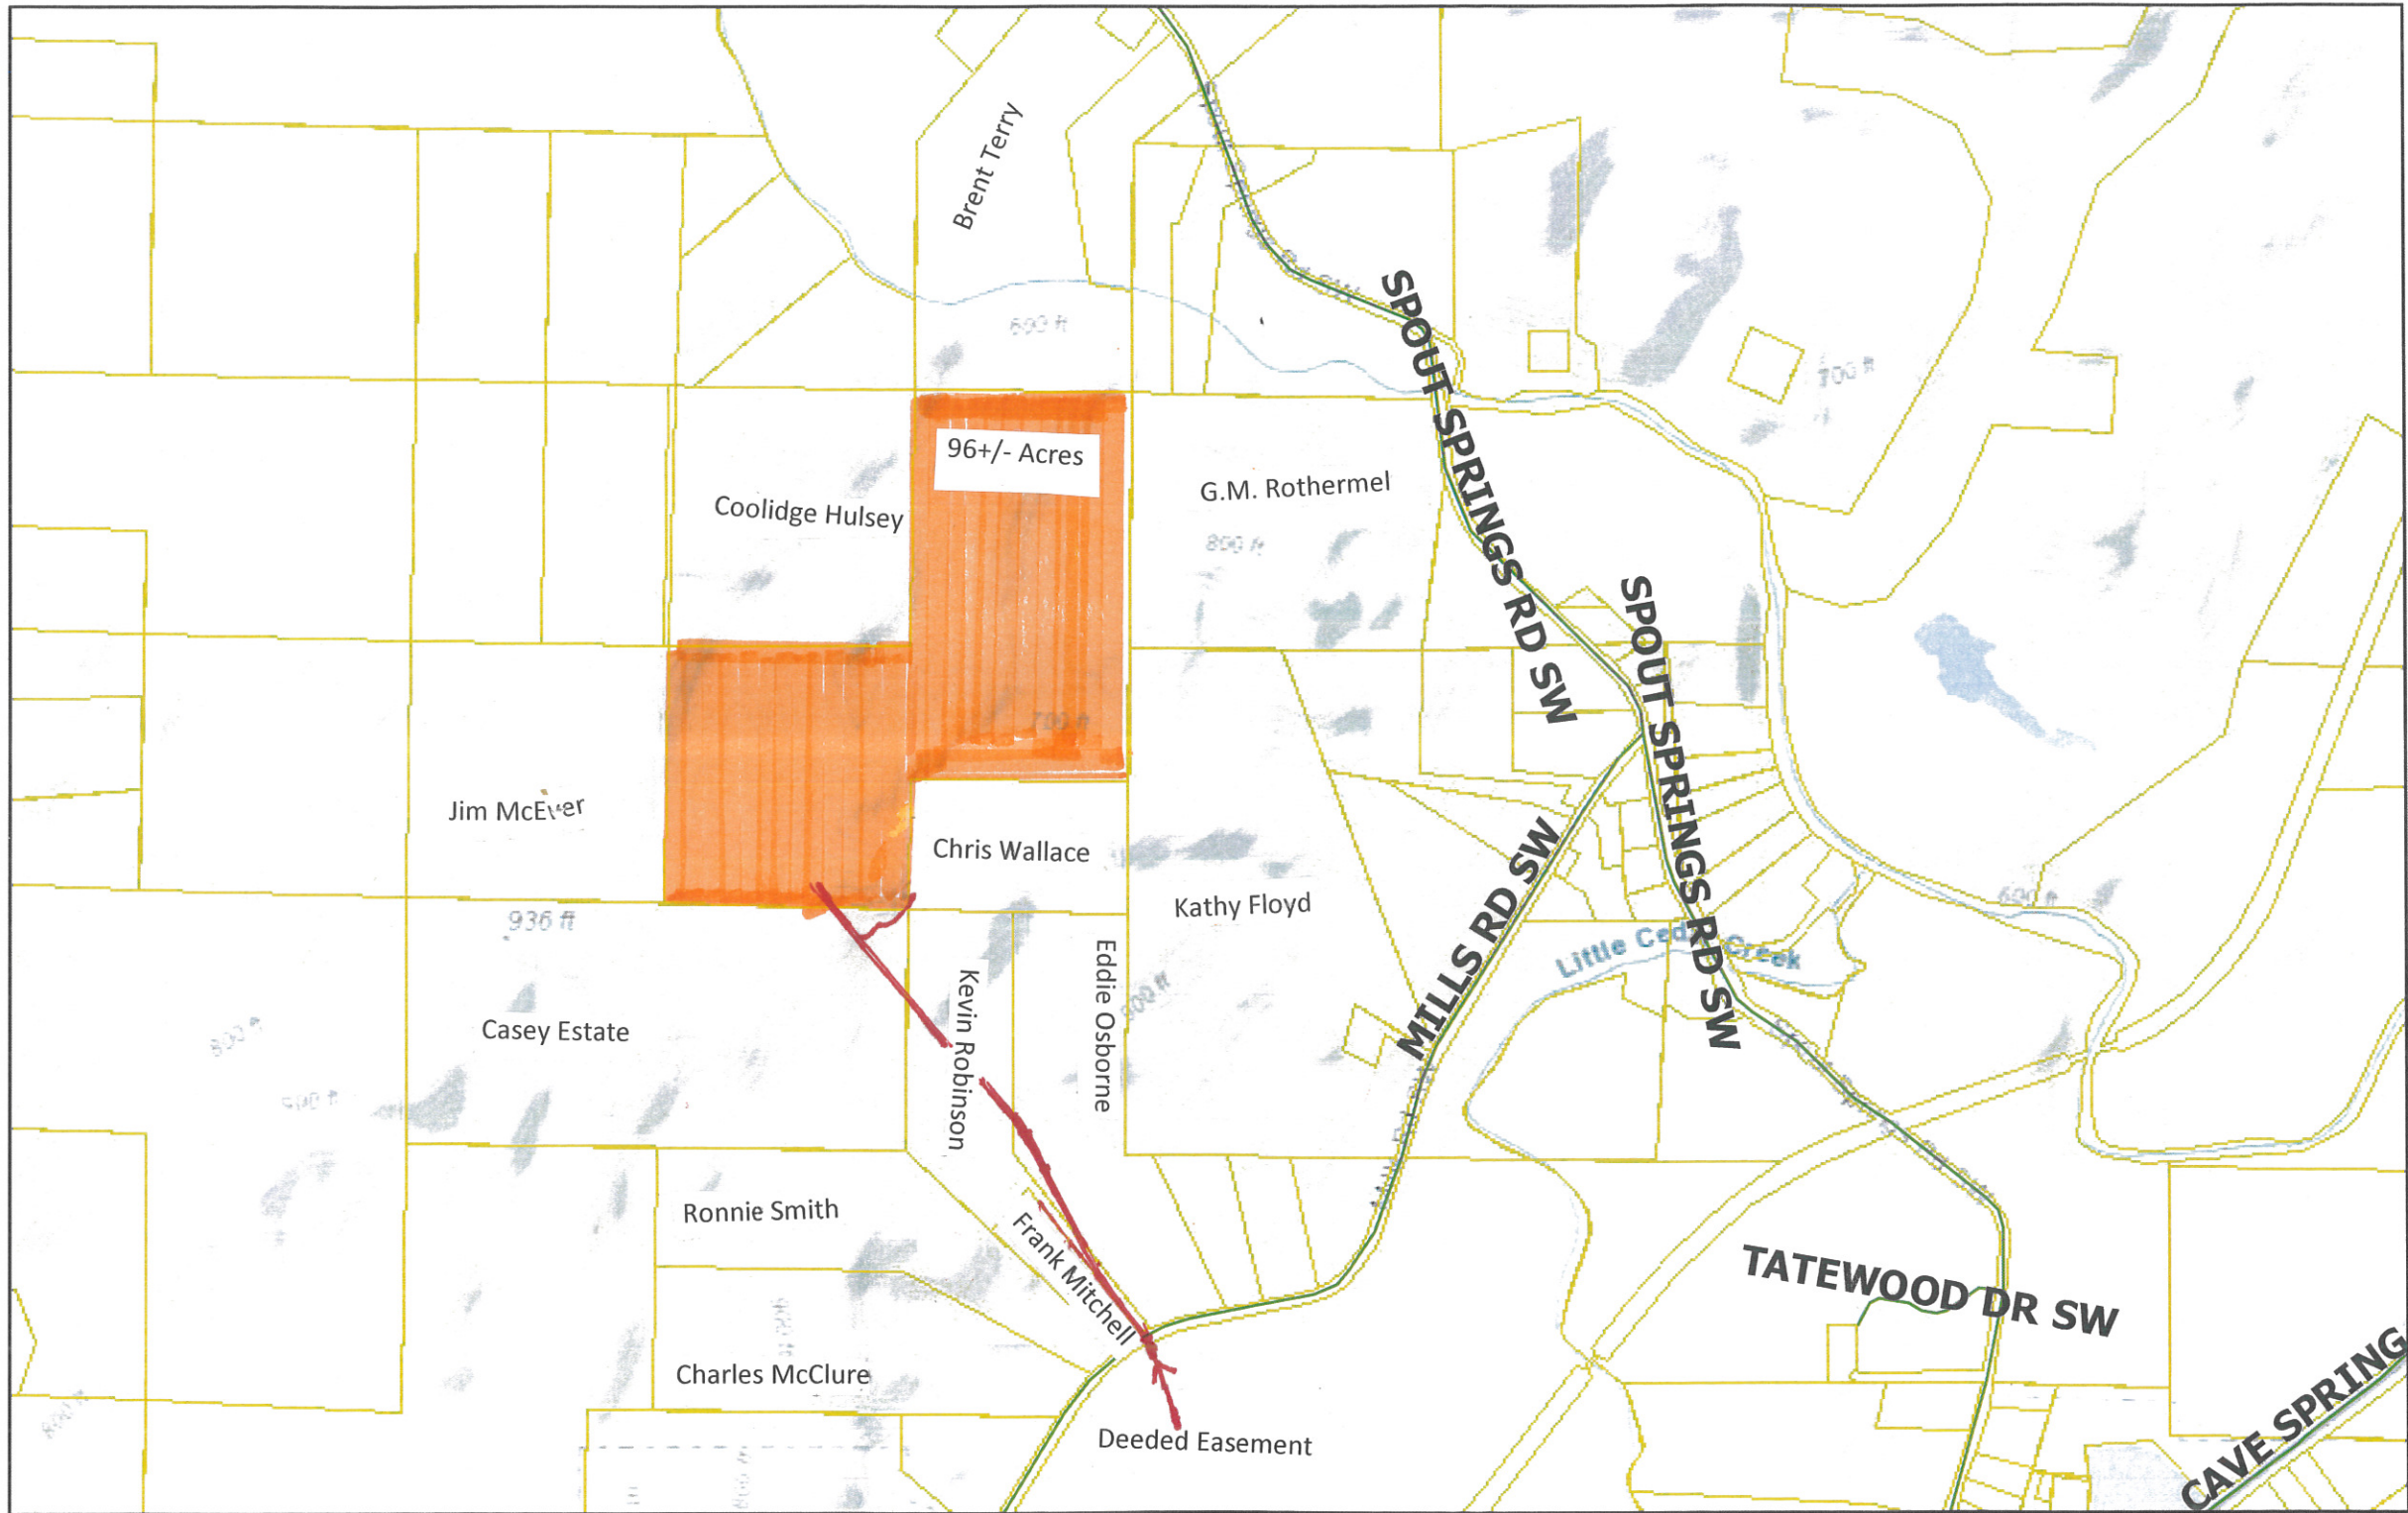

96 acres Mills Road - Cave Spring

February 25, 2020

— Roads
— Parcels

Sources: Esri, HERE, Garmin, Intermap, increment P Corp., GEBCO, USGS, FAO, NPS, NRCAN, GeoBase, IGN, Kadaster NL, Ordnance Survey, Esri

Rome-Floyd GIS
Esri, HERE, Garmin, INCREMENT P, USGS, MET/NASA, EPA, USDA |