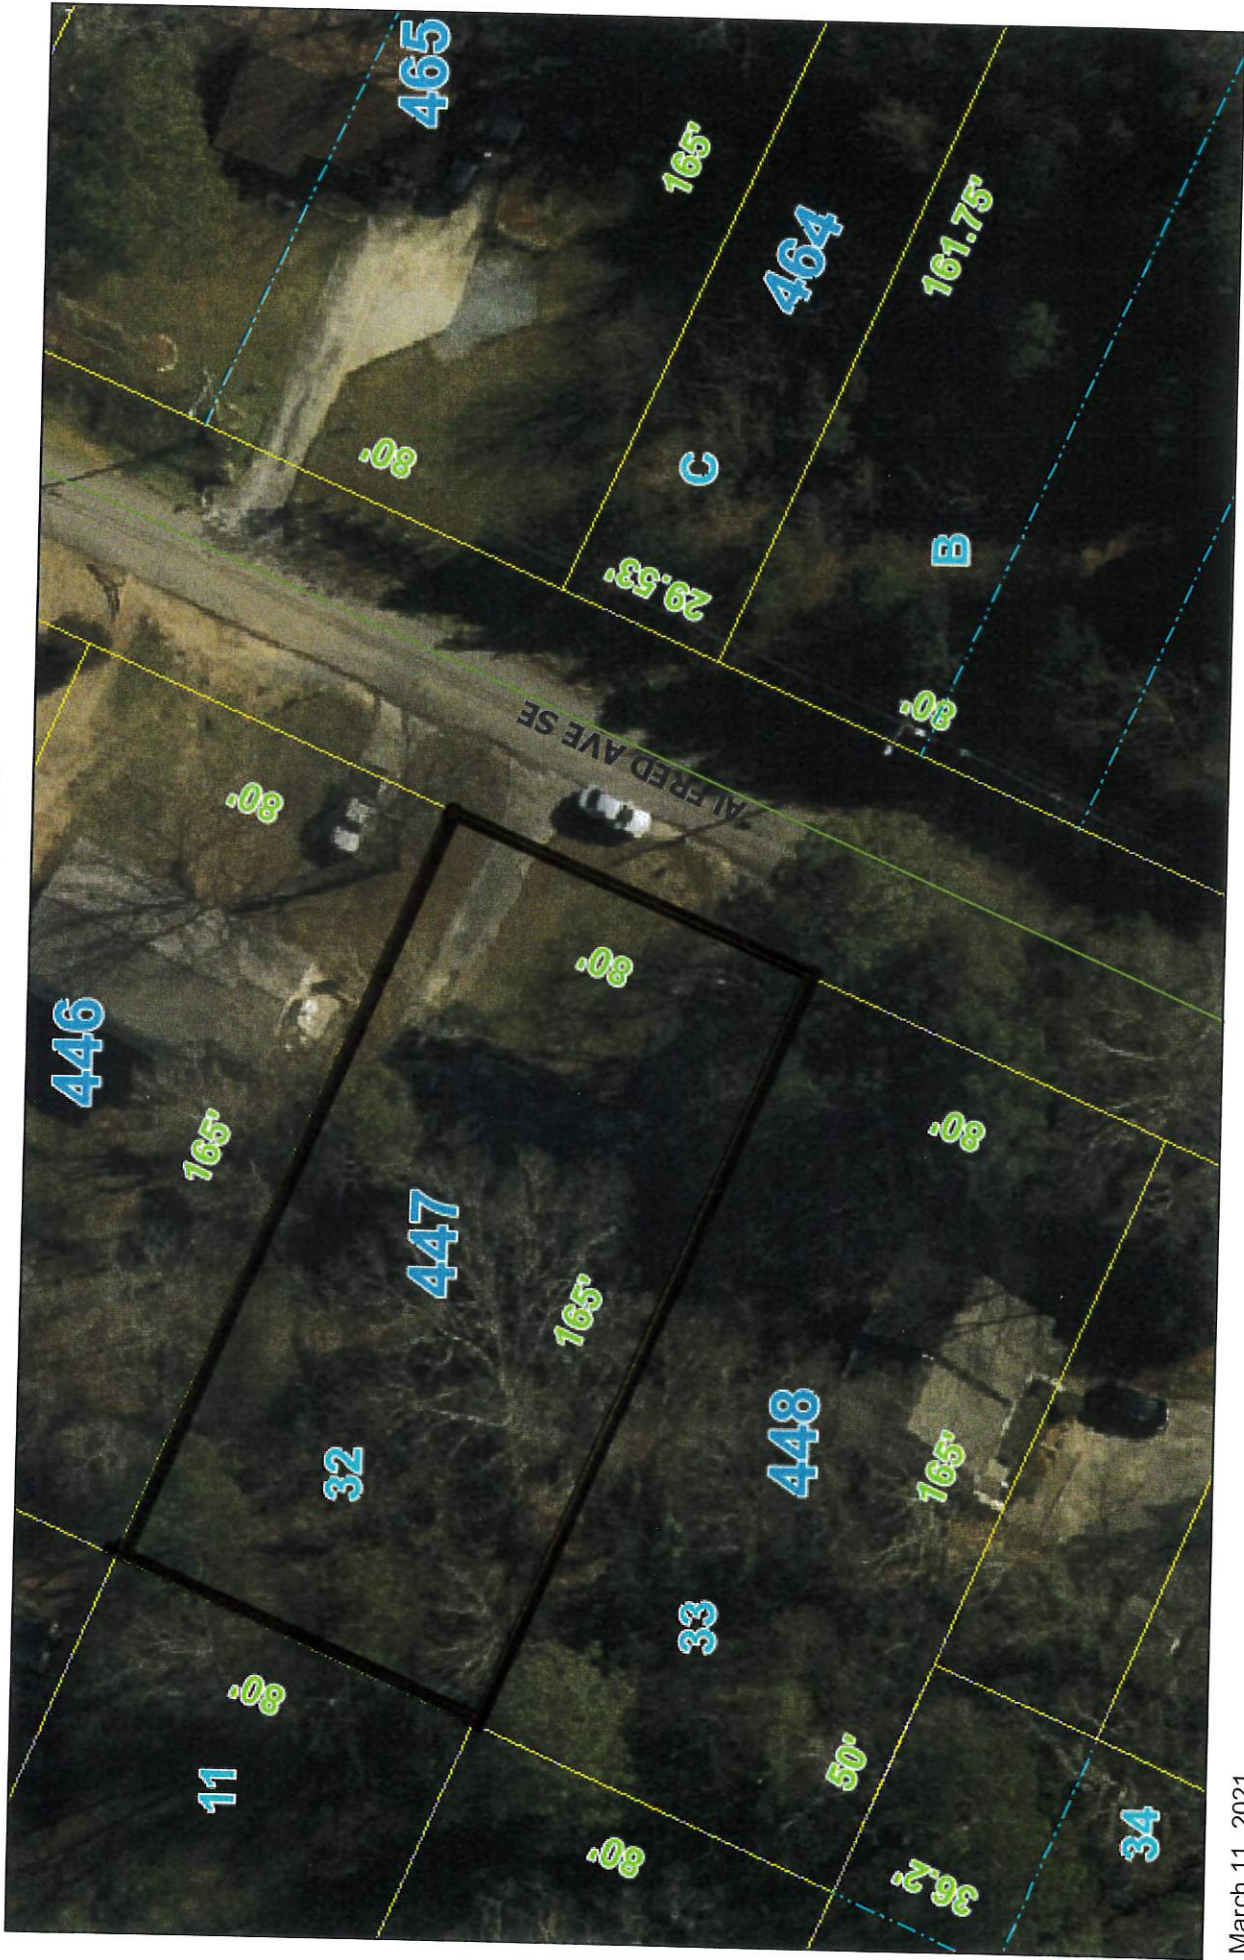

320 Alfred Ave SE

March 11, 2021

floyd_ga_anno

LotLine

Roads

Parcels

1:564

0 0.00475 0.0095 0.019 mi

0 0.0075 0.015 0.03 km

Sources: Esri, HERE, Garmin, Intermap, increment P Corp., GEBCO, USGS, FAO, NPS, NRCAN, Geobase, IGN, Kadaster NL, Ordnance Survey, Esri