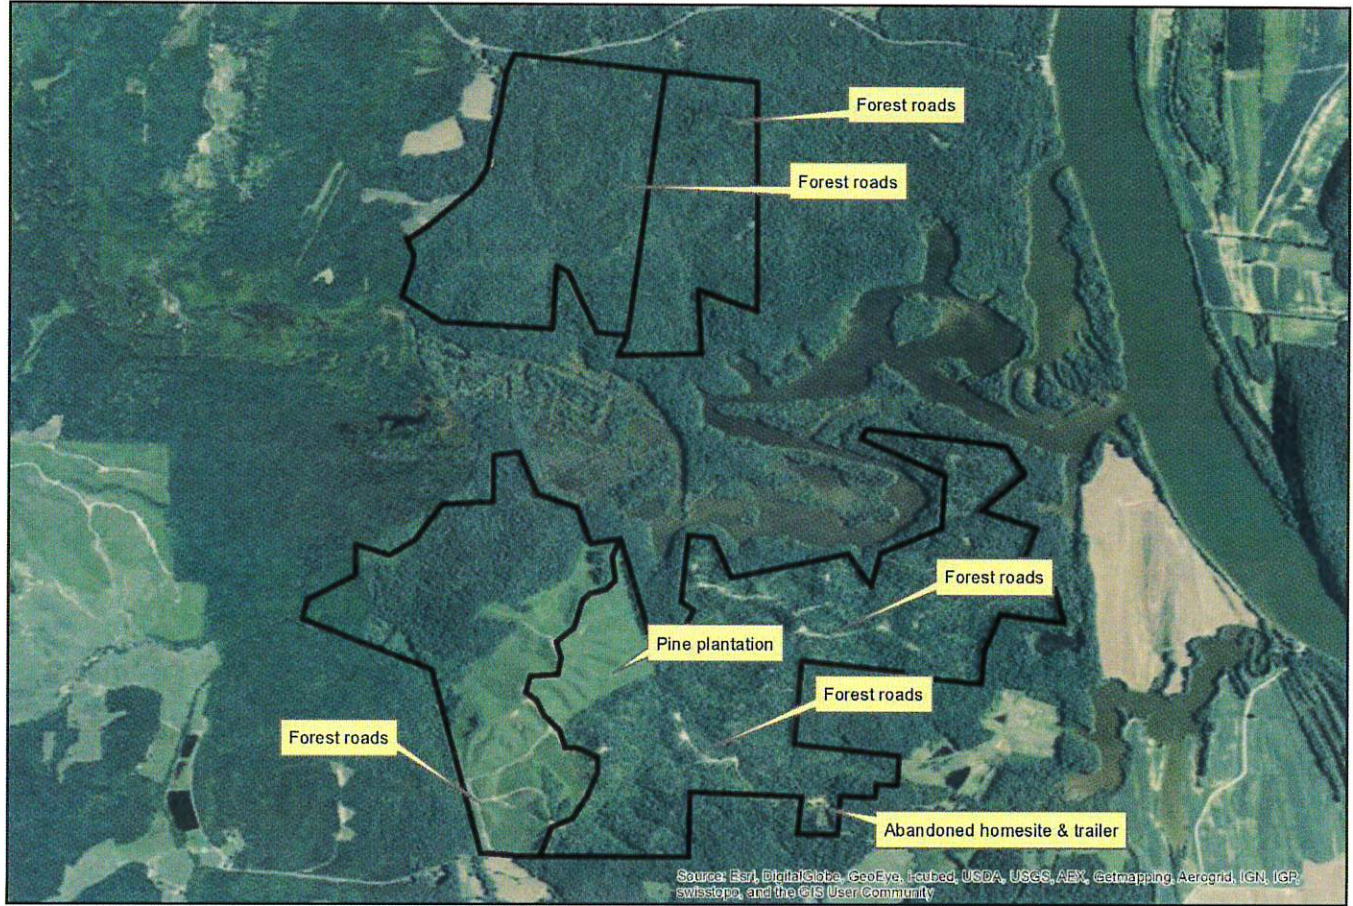

SURVEY MAP

Anthropogenic Features Map
Cub Creek, LLC - Conservation Easement Property
Decatur County, TN

Christopher R. Wilson
November 17, 2016
Note: easement and parcel boundaries
depicted on this map are for informational
purposes and do not represent legal surveys