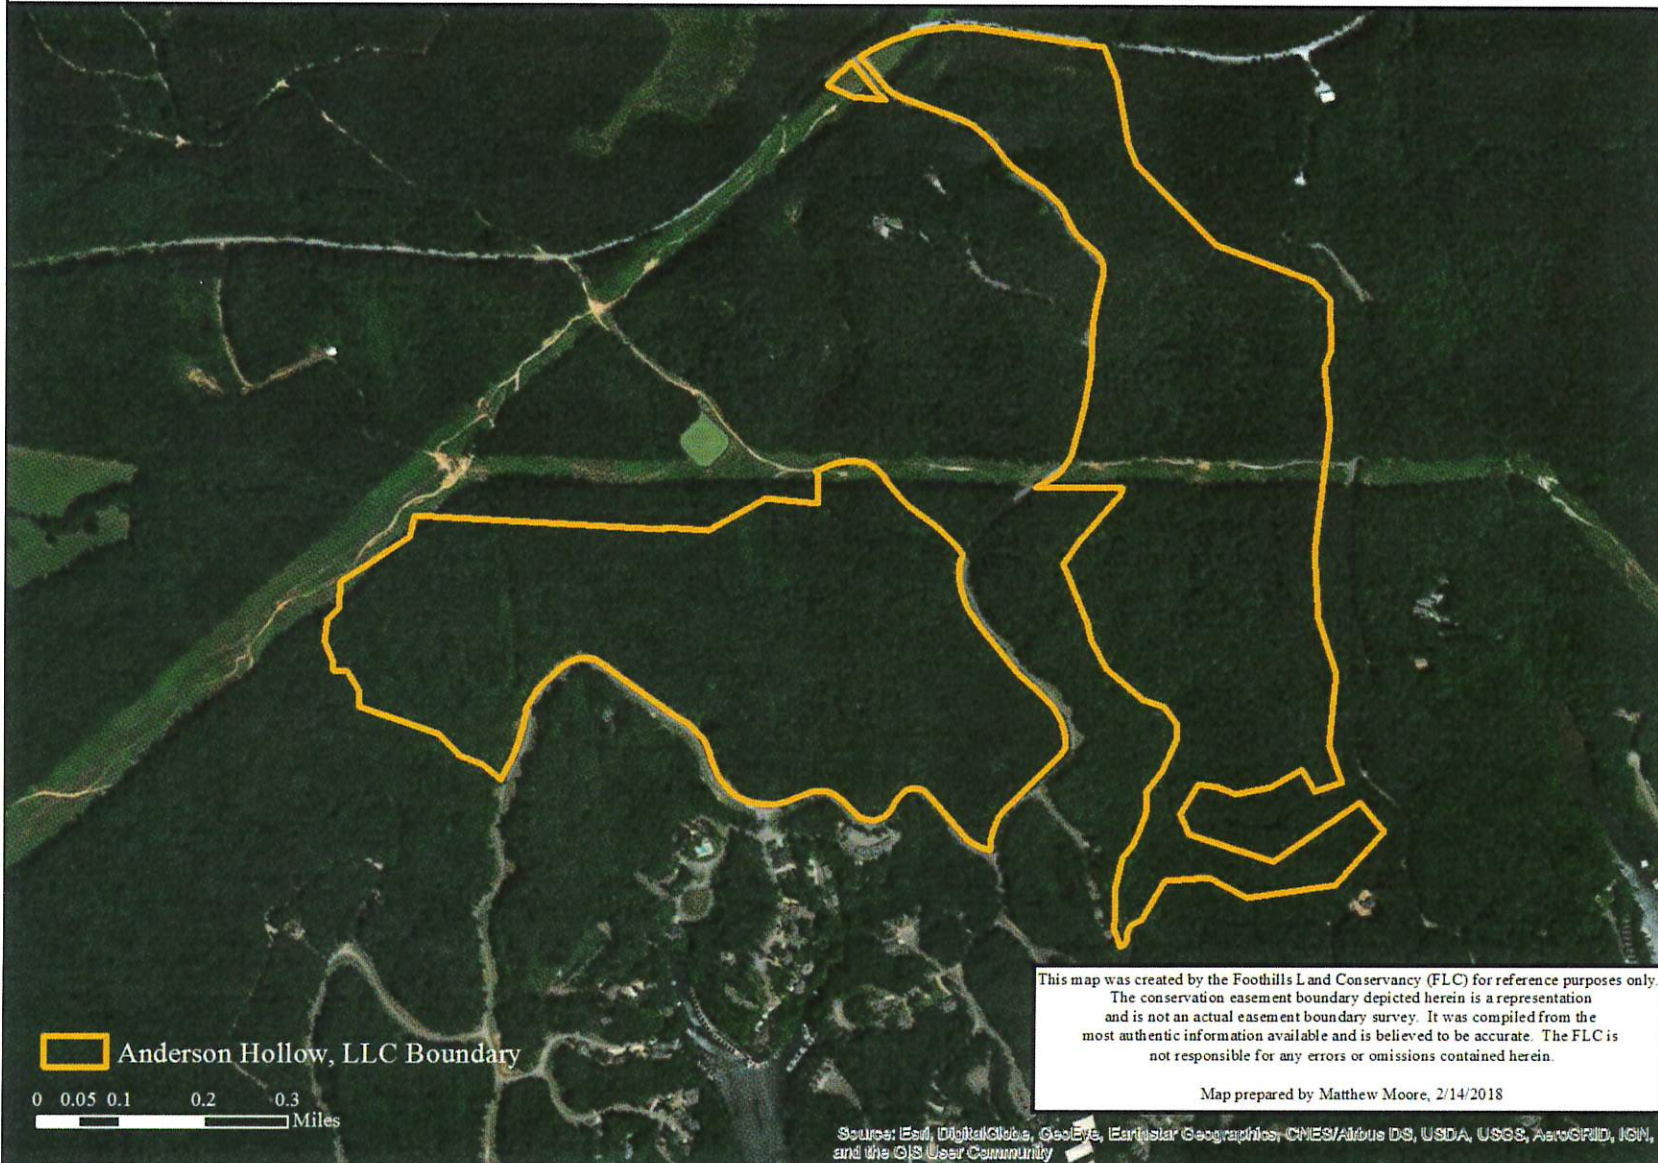

## - - Aerial Map - -

54

 Anderson Hollow, LLC Boundary

0 0.05 0.1 0.2 0.3  
Miles

This map was created by the Foothills Land Conservancy (FLC) for reference purposes only. The conservation easement boundary depicted herein is a representation and is not an actual easement boundary survey. It was compiled from the most authentic information available and is believed to be accurate. The FLC is not responsible for any errors or omissions contained herein.

Map prepared by Matthew Moore, 2/14/2018

Source: Esri, DigitalGlobe, GeoEye, Earthstar Geographics, CNES/Airbus DS, USDA, USGS, AeroGRID, IGN, and the GIS User Community